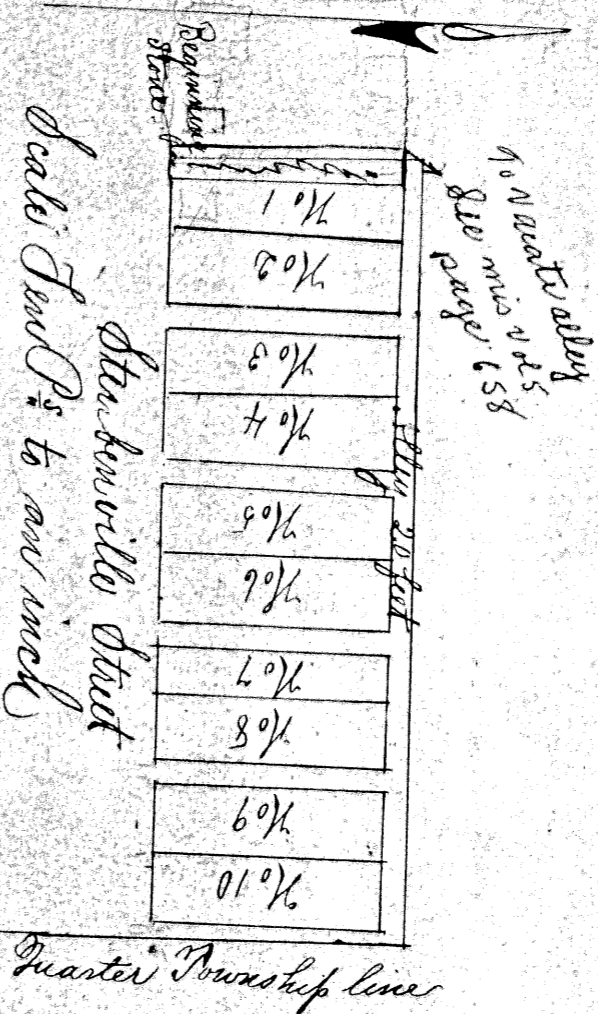

Lucy's Addition to Cambridge

Said addition laid out on the East of said town of Cambridge and adjoining with the north side of Wheeler Street...

Set No. 14 starting with Sturdeville Street 80 feet West 1 to 117 feet with Sturdeville and Cambridge Streets 74 3/4 feet...

State of Ohio Du May 7th day of April 1847... Presented for Record April 7th 1847 and recorded the same April 15th 1847...

McCracken's Addition to the Town of Cambridge

Said addition laid out on the east of said Town of Cambridge and adjoining with the north side of Sturdeville Street...