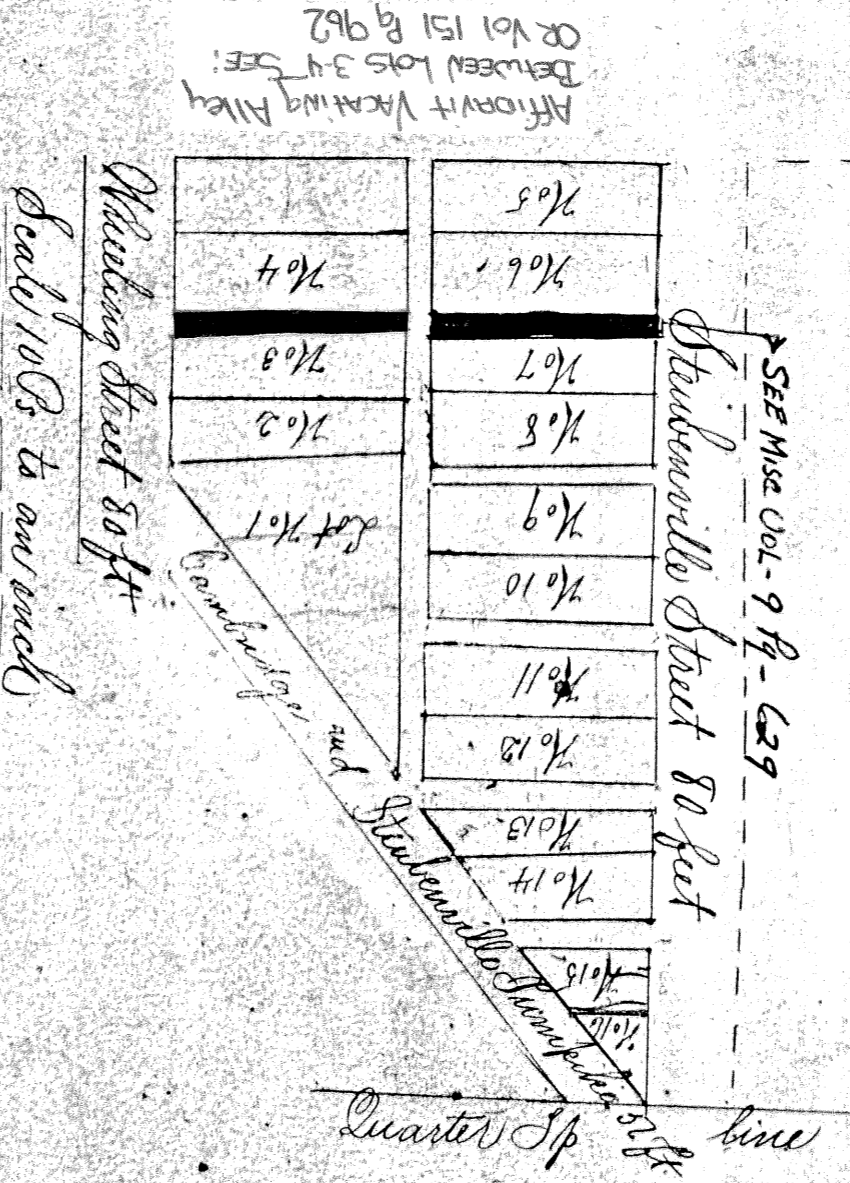

Lucy's Addition to Cambridge

Said addition laid out on the East of said town of Cambridge and adjoining with the north side of Wheeler Street...

Set No. 14 starting with Sturdeville Street 80 feet West 1 to 117 feet with Sturdeville and Cambridge Streets 74 3/4 feet...

State of Ohio Du May 7th day of April 1847... Presented for Record April 7th 1847 and recorded the same April 15th 1847...

McCracken's Addition to the Town of Cambridge

Said addition laid out on the east of said Town of Cambridge and adjoining with the north side of Sturdeville Street...